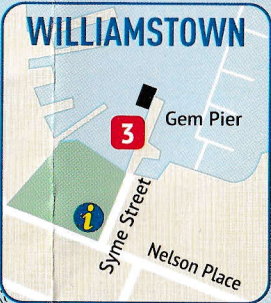

Tea, Coffee, Commentary and Toilets on all Cruises

TICKETS AND DEPARTURE POINTS

- 1 Southgate**
Southgate, Arts & Leisure Precinct
Berth No. 2, Lower Promenade,
(opposite side of the Yarra River
from Flinders Street Station).
- 2 Federation Wharf**
Berth 3, 4 and 5.
Ticket counter at Berth 3,
below Riverland Bar.
- 3 Gem Pier**
Williamstown Foreshore,
at Syme Street, Williamstown.