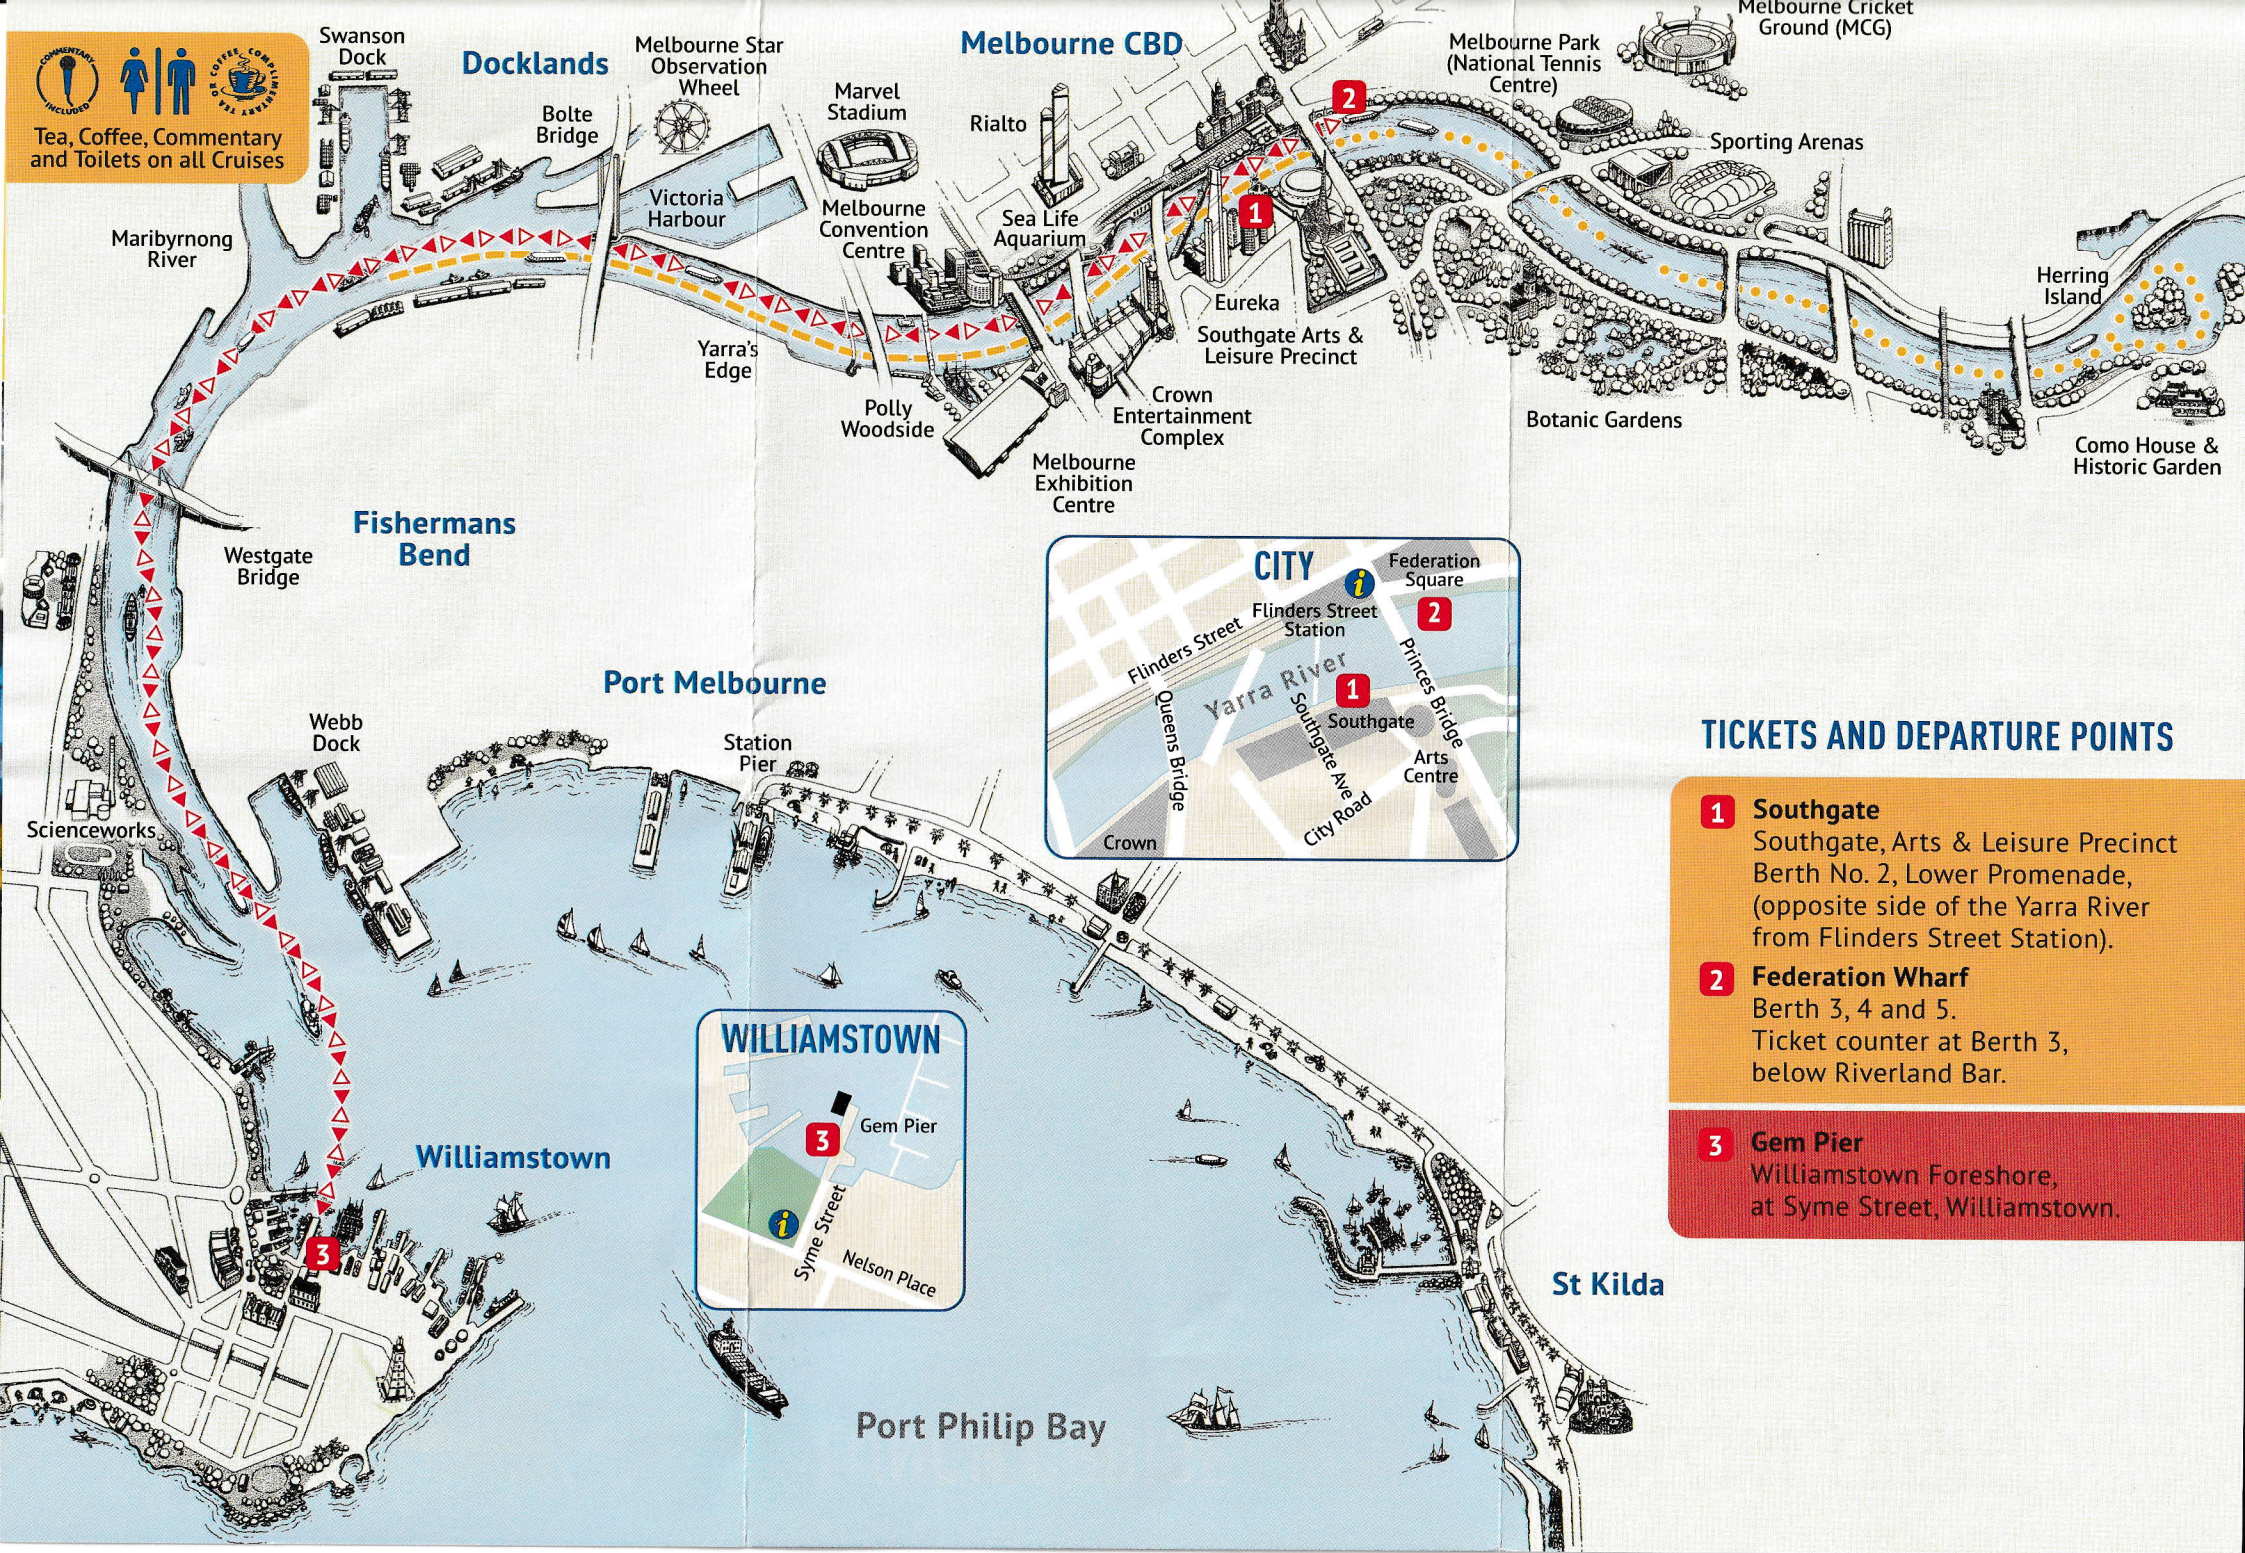

Tea, Coffee, Commentary and Toilets on all Cruises

TICKETS AND DEPARTURE POINTS

- 1 Southgate**
Southgate, Arts & Leisure Precinct
Berth No. 2, Lower Promenade,
(opposite side of the Yarra River
from Flinders Street Station).
- 2 Federation Wharf**
Berth 3, 4 and 5.
Ticket counter at Berth 3,
below Riverland Bar.
- 3 Gem Pier**
Williamstown Foreshore,
at Syme Street, Williamstown.