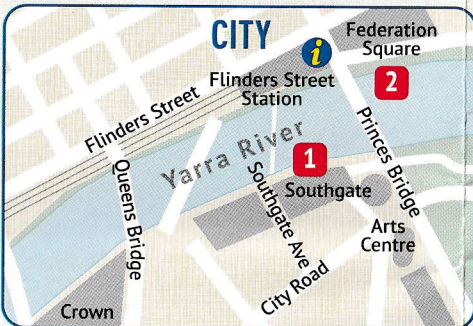

Tea, Coffee, Commentary and Toilets on all Cruises

TICKETS AND DEPARTURE POINTS

- 1 Southgate**
Southgate, Arts & Leisure Precinct
Berth No. 2, Lower Promenade,
(opposite side of the Yarra River
from Flinders Street Station).
- 2 Federation Wharf**
Berth 3, 4 and 5.
Ticket counter at Berth 3,
below Riverland Bar.
- 3 Gem Pier**
Williamstown Foreshore,
at Syme Street, Williamstown.